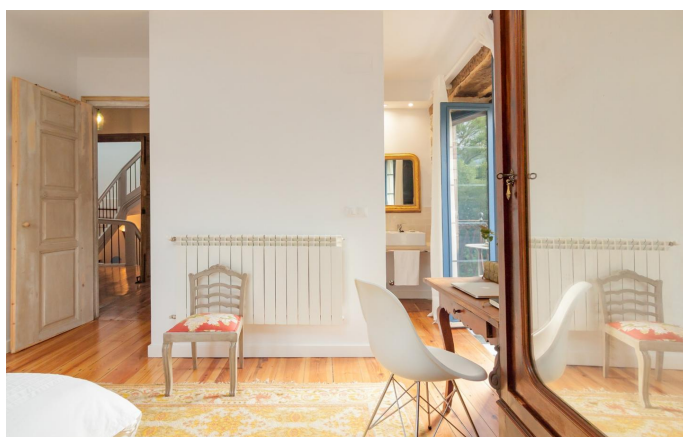

THE SINGULAR SPACE

EXTRAORDINARY PROPERTIES